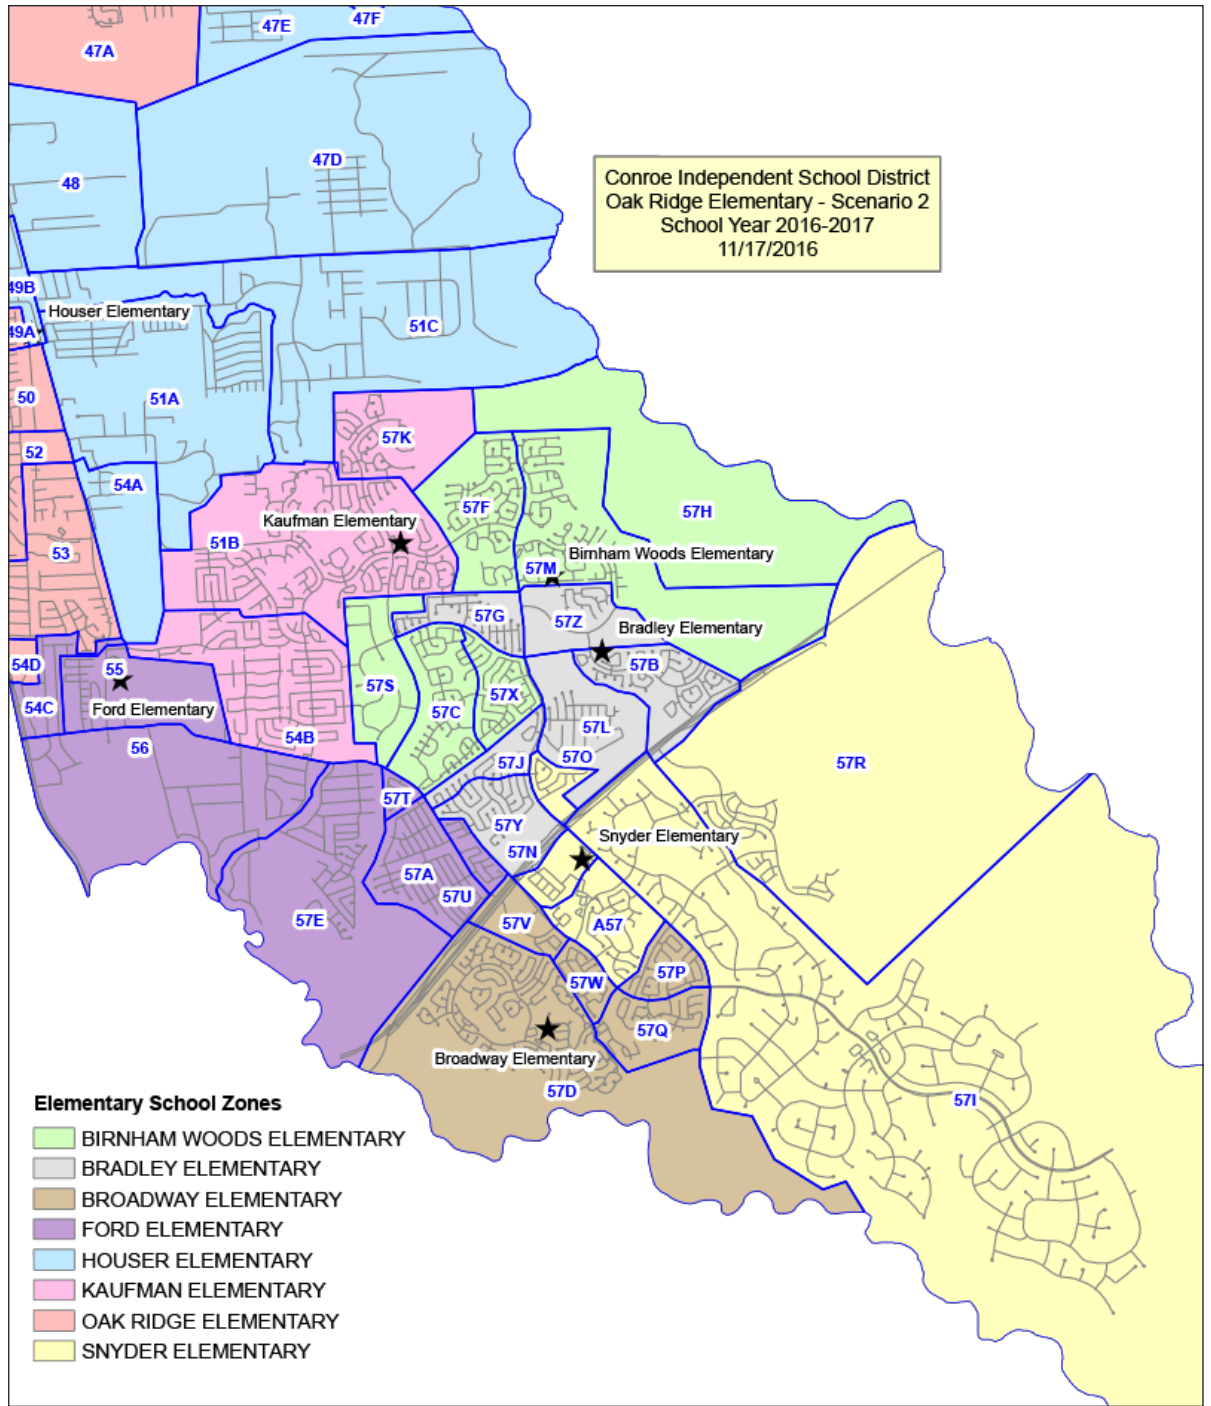

Oak Ridge/Grand Oaks Feeder Zone Elementary School Attendance Zones

Approved January 2017

Birnham Woods K-4		
Capacity		1,000
Current in attendance zone		1,136
Current enrollment		1,162
Zone	Description	K-4 Total
57C	Legends Ranch (left side)	215
57F^	The Falls (W of Birnham Woods Blvd)	213
57H	Undeveloped Land	0
57M^	The Falls (E of Birnham Woods Blvd)	154
57S	Legends Ranch Estates	45
57X	Legends Ranch (right side)	216
Total Birnham Woods		843

Bradley K-4		
Capacity		1,000
Current in attendance zone		000
Current enrollment		000
Zone	Description	K-4 Total
57G	Legends Trace	166
57L^	Wrights Landing, Bristol Lakes	11
57Z^	The Falls South of Angel Park Dr	20
57B	Creekside	227
57J	Legend Run (W of Birnham Woods Dr N of Legend Run Dr)	102
57Y	Legend Run (W of Birnham Woods Dr S of Legend Run Dr)	247
Total Bradley		773

Broadway K-4		
Capacity		1,000
Current in attendance zone		1,119
Current enrollment		1,158
Zone	Description	K-4 Total
57D	Spring Trails	582
57P^	Harmony (South of Lexington)	62
57V^	Discovery Creek Apartments	36
57W^	Harmony (SE side of Rayford)	100
57Q^	Harmony (SW Side of Rayford)	0
Total Broadway		780

Kaufman K-4		
Capacity		1,000
Current in attendance zone		793
Current enrollment		810
Zone	Description	K-4 Total
51B	Imperial Oaks	566
54B	Imperial Oaks	227
57K^	The Meadows	96
Total Kaufman		889

Snyder K-4		
Capacity		1,000
Current in attendance zone		995
Current enrollment		1,074
Zone	Description	K-4 Total
57I^	Benders Landing	468
57N	Lockeridge Farms	53
57R^	Woodson Reserve	23
57O	Legends Run (E of Birnham Woods Dr)	102
A57^	Harmony (North of Lexington)	112
Total Snyder		758