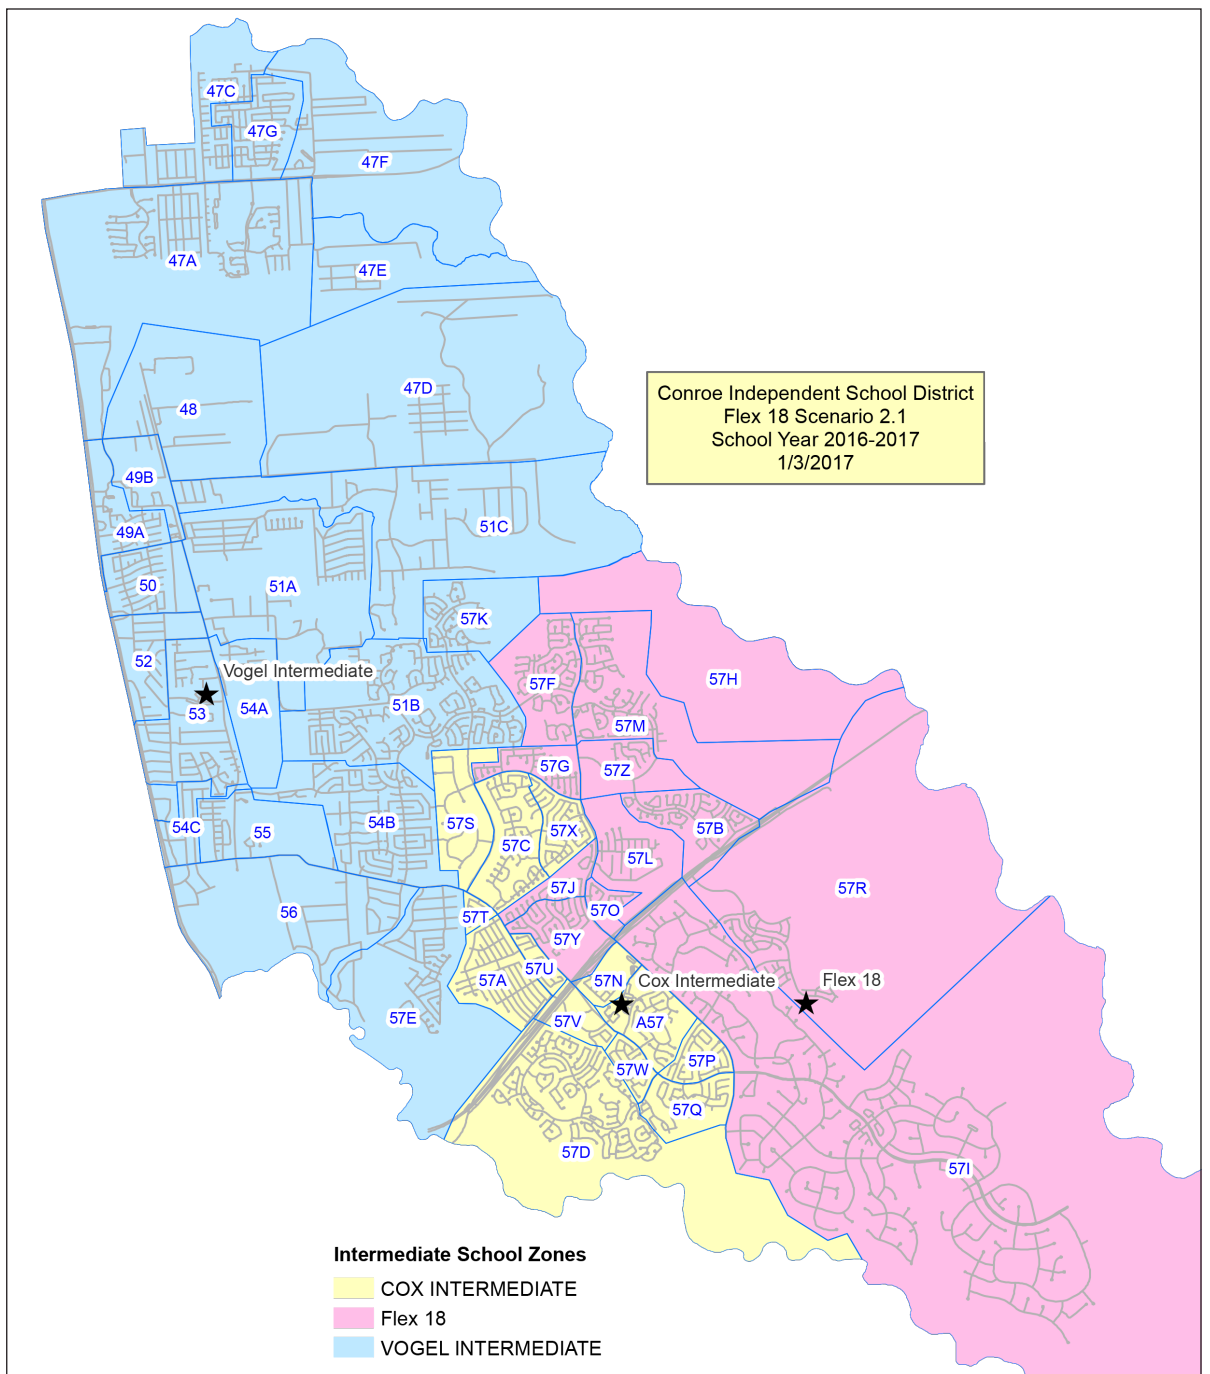

# Oak Ridge/Grand Oaks Feeder Zone Intermediate School Attendance Zones

Approved January 2017

## Cox 5-6

Capacity.....1,000  
 Current in attendance zone (3-4 grade)..1,437  
 Current enrollment (5-6 grade).....1,314

Zone	Description	3-4 Total
57A	Fox Run (W of Fox Run Blvd)	94
57C	Legends Ranch (left side)	94
57D	Spring Trails	223
57N	Lockeridge Farms	24
57P^	Harmony (bounded by Rayford & Birnham Woods N. of Lexington)	42
57Q^	Harmony (SW side of Rayford)	2
57S	Legends Ranch Estates	16
57T	Spring Creek Pines	6
57U	Fox Run (E of Fox Run Blvd)	33
57V	Discovery Creek Apartments	14
57W^	Harmony (SE side of Rayford)	43
57X	Legends Ranch (right side)	79
A57^	Harmony (bounded by Rayford & Birnham Woods S. of Lexington)	27
<b>Total Cox</b>		<b>697</b>

## Vogel 5-6

Capacity.....1,200  
 Current in attendance zone (3-4 grade)..1,072  
 Current enrollment (5-6 grade).....1,076

Zone	Description	3-4 Total
47A^	Harpers Preserve, Gleneagles S, Tall Timbers (S of 242)	59
47C	Gleneagles N, Tall Timbers (N of 242)	59
47D	Oak Canyon	19
47E	Ponderosa Timbers	18
47F	Oak Forest, Whispering Oaks	26
47G^	Montgomery Creek Ranch	100
48	Kimblewood	18
49A	Oak Ridge N	18
49B	Area around ORHS	1
50	Oak Ridge N	16
51A	Chateau Woods, Stone Gate	59
51B	Imperial Oaks	236
51C	White Oak Estates	36
52	Oak Ridge N	15
53	Oak Ridge N, Oak Ridge Grove	47
54A	Eastwood Hill MHP	23
54B	Imperial Oaks	103
54C	Imperial Chase	32
54D	Dakota Canyon Apartments	31
55	Rayford Forest, Landmark Apartments, Aarons Place	50
56	Spring Hills	37
57E^	Forest Village, Spring Forest	69
57K^	The Meadows	43
<b>Total Vogel</b>		<b>1,115</b>